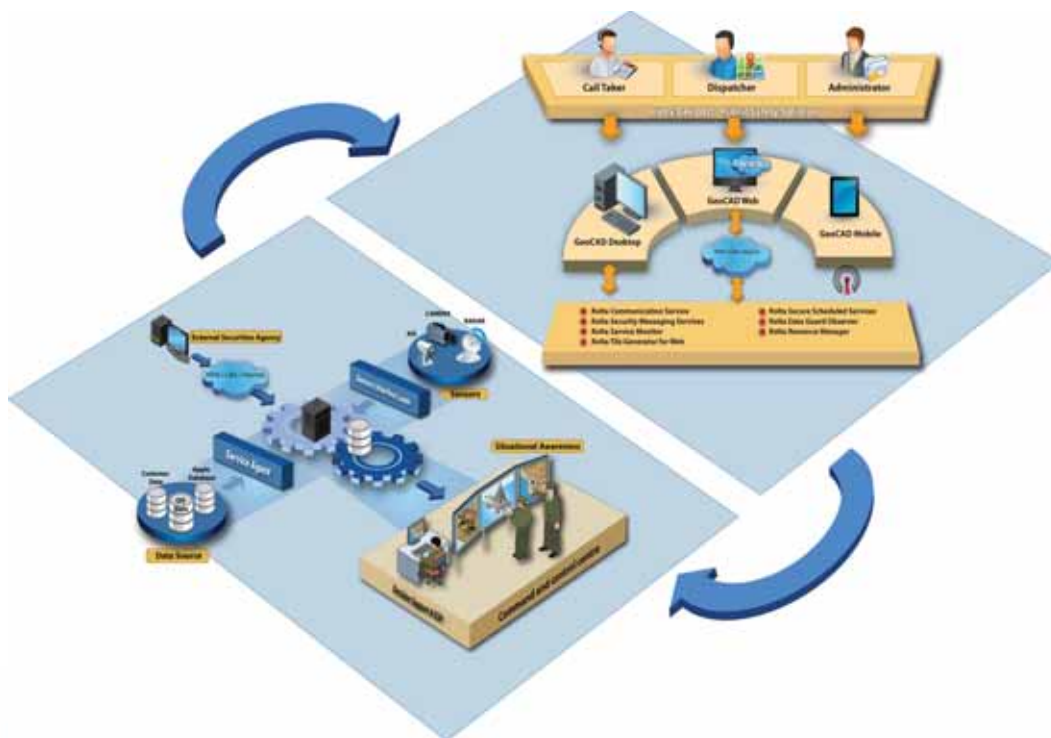

Rolta GeoCAD

Rolta GeoCAD is an advanced Computer Aided Dispatch (CAD) solution that enables integrated Multi-agency Emergency Response for Police, Fire, and Ambulance agencies. This innovative solution provides seamless integration with GIS maps allowing emergency response agencies to record, locate, and respond to distress calls within a spatially enabled environment.

The solution leverages the strengths and capabilities of desktop, web, and mobile technologies, to seamlessly integrate the command center with the vehicle tracking and response forces, thereby providing more effective and efficient emergency management.