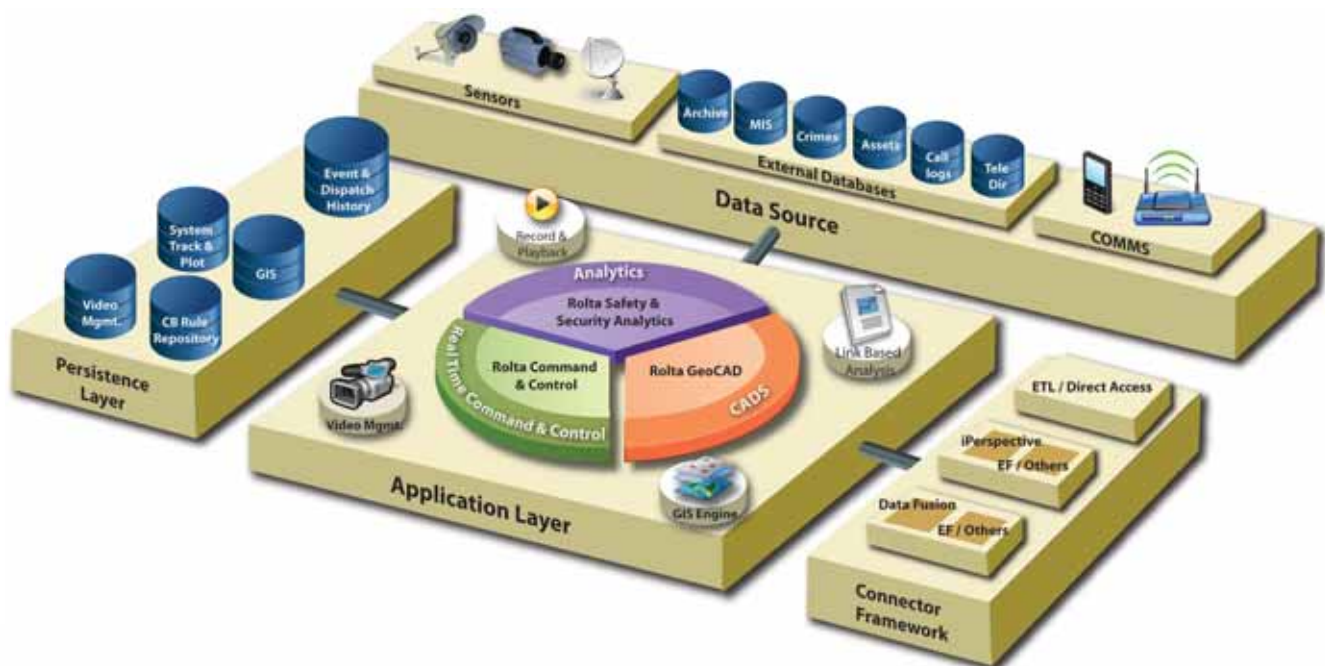

Leveraging decades of geospatial experience and domain knowledge, Rolta's systems scale from security requirements of individual critical infrastructure sites, such as power plants, airports, or industrial facilities, to cities and national level security systems.

Rolta's innovative mission critical applications are ready to deploy for continuous operation in support of decision makers responsible for life safety, emergency management, and security.

Capabilities of advanced Information and Communication Technology (ICT), Geographical Information System, multiple sensor integration and data fusion enables Rolta Solutions to provide continuous situational awareness.

The integrated common operating picture provides enhanced actionable situational awareness allowing the greater insight for managing the safety and security environment.

The sophisticated Rolta solutions provide the following to the Command Center personnel and emergency management teams:

- An intuitive common operation picture.
- Rule based collaborative situational analysis.
- Real time focused and relevant information access.
- Context specific information display.
- User and agency specific data access.
- Event generation and tracking.
- Incident analysis and mapping capabilities.
- Standard Operating Procedure based intelligent tasking.
- Analysis & response based on threat condition.

True Collaborative situation awareness for safety and Security